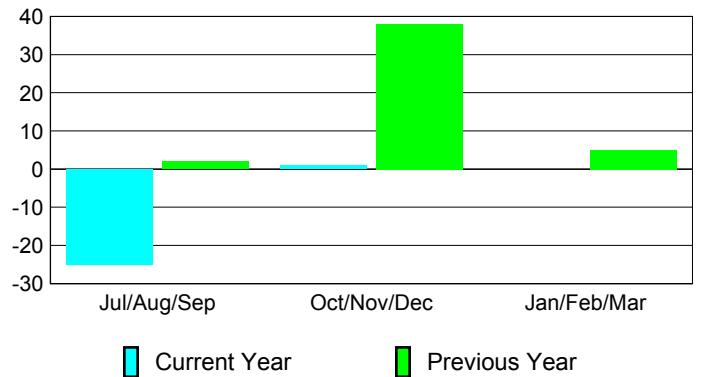

Membership Results
2012-2013

Membership
2011-2012

Month	Net Memb Goal	Actual New Memb	Actual Dropped Memb	Gain/Loss of Memb	Gain/Loss of Memb
Jul/Aug/Sep		15	-40	-25	2
Oct/Nov/Dec		18	-17	1	38
Jan/Feb/Mar					5
Totals		33	-57	-24	45

Membership Results 2012-2013

Goal, New, Dropped, Gain/Loss

Comparison of Membership Gain/Loss

Current Year Compared to the Previous Year

Gender Comparison 2012-2013

Jan/Feb/Mar

Male

Female