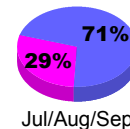

Membership Results
2012-2013

Membership
2011-2012

Month	Net Memb Goal	Actual New Memb	Actual Dropped Memb	Gain/Loss of Memb	Gain/Loss of Memb
Jul/Aug/Sep		15	-40	-25	2
Oct/Nov/Dec		18	-17	1	38
Jan/Feb/Mar					5
Totals		33	-57	-24	45

Membership Results 2012-2013

Goal, New, Dropped, Gain/Loss

Comparison of Membership Gain/Loss

Current Year Compared to the Previous Year

Gender Comparison 2012-2013

Jan/Feb/Mar

Male

Female