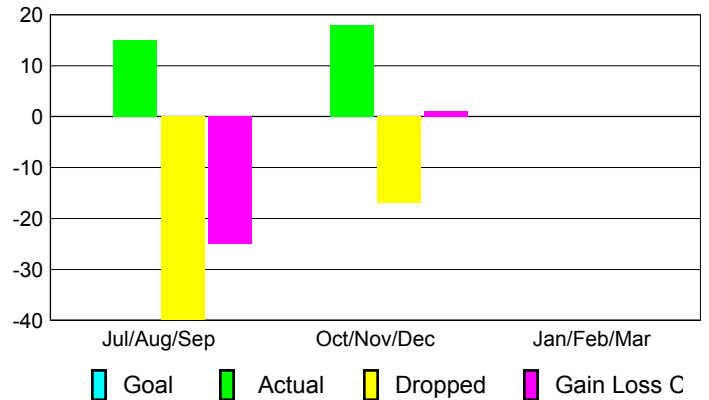

Membership Results 2012-2013

Goal, New, Dropped, Gain/Loss

Comparison of Membership Gain/Loss

Current Year Compared to the Previous Year