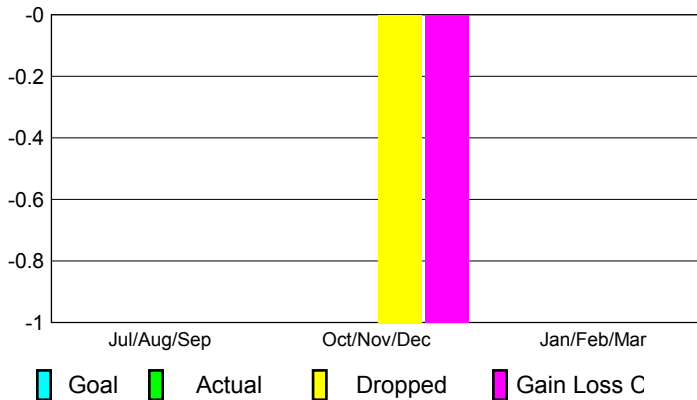

2012-2013 GMT Reports for District (or Undistricted) **District 310 B**

GMT: SOMSAKDI LOVISUTH

Location: THAILAND

GMT CA: 5

CLUBS

Club Results
2012-2013

Clubs
2011-2012

Month	New Club Goal	Actual New Clubs	Actual Dropped Clubs	Gain/Loss of Clubs	Gain/Loss of Clubs
Jul/Aug/Sep		0	0	0	0
Oct/Nov/Dec		0	-1	-1	1
Jan/Feb/Mar					0
Totals		0	-1	-1	1

Club Results 2012-2013

Goal, New, Dropped, Gain/Loss

Comparison of Club Gain/Loss

Current Year Compared to the Previous Year

YTD Status Quo Clubs 2012-2013

Status Quo Clubs Compared to Status Quo Members

MEMBERSHIP